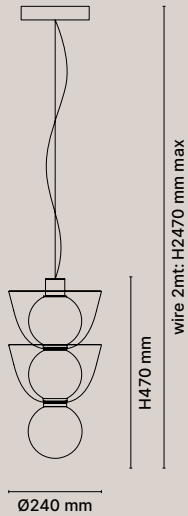

C-S2D30A
SHORT 2 D30 A SUSPENSION

Dettagli
Details

9W + 4,5W
3000K
Dimmable DALI
Cavo / Wire RAL 9005
IP20

Struttura vetro
Glass structure

Bianco acidato /
Acid-etched white

Diffusore vetro
Glass shade

Neutro caldo / Warm Neutral

Colore caldo / Warm Color

Neutro freddo / Cold Neutral

Colore freddo / Cold Color

Codice
Code

C-S2D30A-WARMN-P2NE

C-S2D30A-WARMC-P2NE

C-S2D30A-COLDN-P2NE

C-S2D30A-COLDC-P2NE

9W + 4,5W
2700K
Dimmable DALI
Cavo / Wire RAL 9005
IP20

Bianco acidato /
Acid-etched white

Neutro caldo / Warm Neutral

Colore caldo / Warm Color

Neutro freddo / Cold Neutral

Colore freddo / Cold Color

C-S2D30A-WARMN-P2WE

C-S2D30A-WARMC-P2WE

C-S2D30A-COLDN-P2WE

C-S2D30A-COLDC-P2WE

9W + 4,5W
3000K
Dimmable 0-10V
Cavo / Wire RAL 9005
IP20

Bianco acidato /
Acid-etched white

Neutro caldo / Warm Neutral

Colore caldo / Warm Color

Neutro freddo / Cold Neutral

Colore freddo / Cold Color

C-S2D30A-WARMN-D2NE

C-S2D30A-WARMC-D2NE

C-S2D30A-COLDN-D2NE

C-S2D30A-COLDC-D2NE

9W + 4,5W
2700K
Dimmable 0-10V
Cavo / Wire RAL 9005
IP20

Bianco acidato /
Acid-etched white

Neutro caldo / Warm Neutral

Colore caldo / Warm Color

Neutro freddo / Cold Neutral

Colore freddo / Cold Color

C-S2D30A-WARMN-D2WE

C-S2D30A-WARMC-D2WE

C-S2D30A-COLDN-D2WE

C-S2D30A-COLDC-D2WE